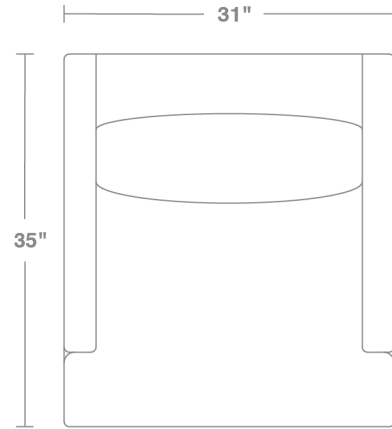

EVANSPENCER

Decker Chair

W 31"  
D 35"  
SH 20"  
AH 27"  
OH 32"

EVANSPENCER

Decker Chair