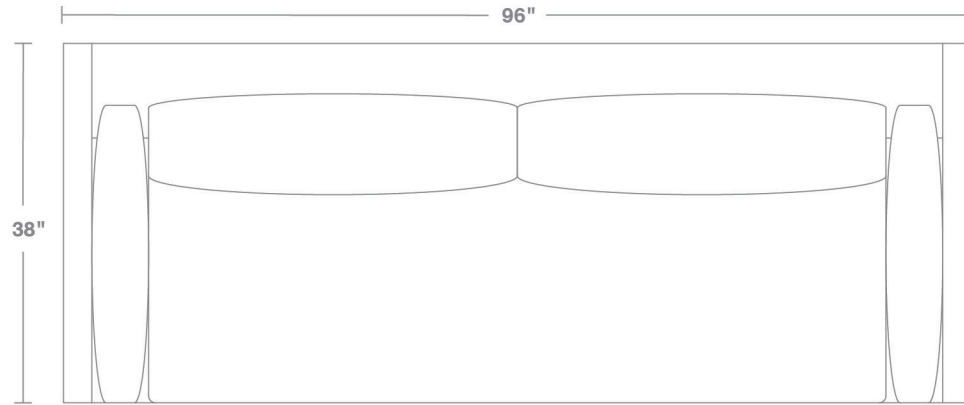

EVANSPENCER

**Horizon
Sofa**

W 72" / 84" / 96"

D 38"

SH 22"

AH 27"

OH 34"

EVANSPENCER