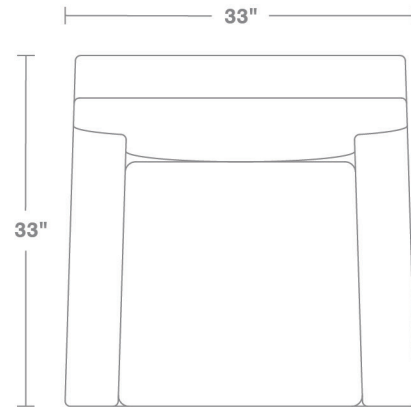

EVANSPENCER

La Costa Chair

W 33"

D 33"

SH 20"

AH 23.5"

OH 31"

EVANSPENCER