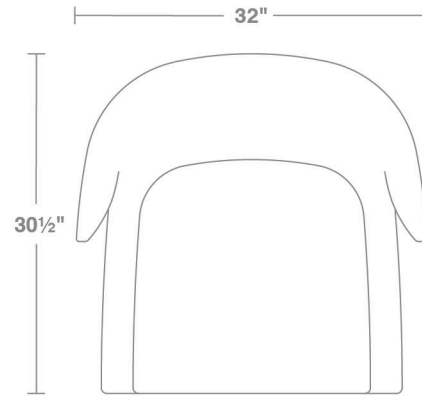

EVANSPENCER

Stinson Chair

W 32"

D 30.5"

SH 19"

AH 23.5"

OH 45.5"

EVANSPENCER