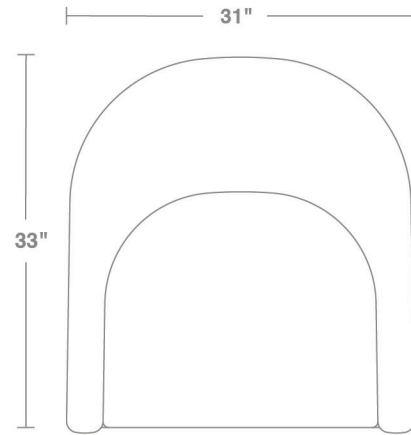

EVANSPENCER

Westward Chair

W 31"
D 33"
SH 16"
AH 24"
OH 29.5"

EVANSPENCER

Westward Chair