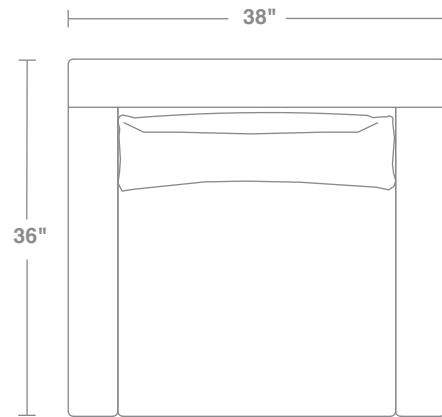

EVANSPENCER

**La Costa Luxe**

W 38"  
D 36"  
SH 21"  
AH 24"  
OH 35"

EVANSPENCER

**La Costa Luxe**

W 38"  
D 36"  
SH 21"  
AH 24"  
OH 35"