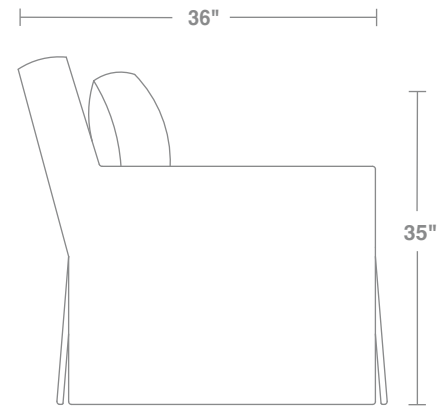

EVANSPENCER

**La Costa Luxe**

W 38"  
D 36"  
SH 21"  
AH 24"  
OH 35"

EVANSPENCER

**La Costa Luxe**

W 38"  
D 36"  
SH 21"  
AH 24"  
OH 35"