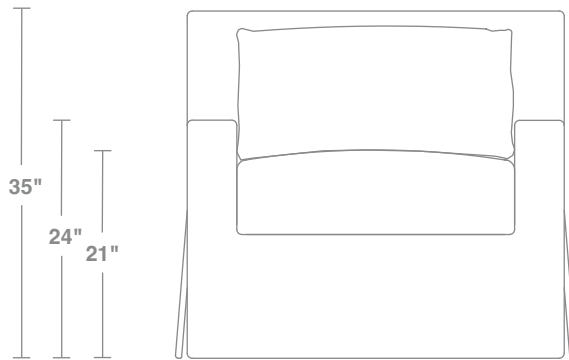

EVANSPENCER

**La Costa Luxe**

W 38"  
D 36"  
SH 21"  
AH 24"  
OH 35"

EVANSPENCER

**La Costa Luxe**

W 38"  
D 36"  
SH 21"  
AH 24"  
OH 35"